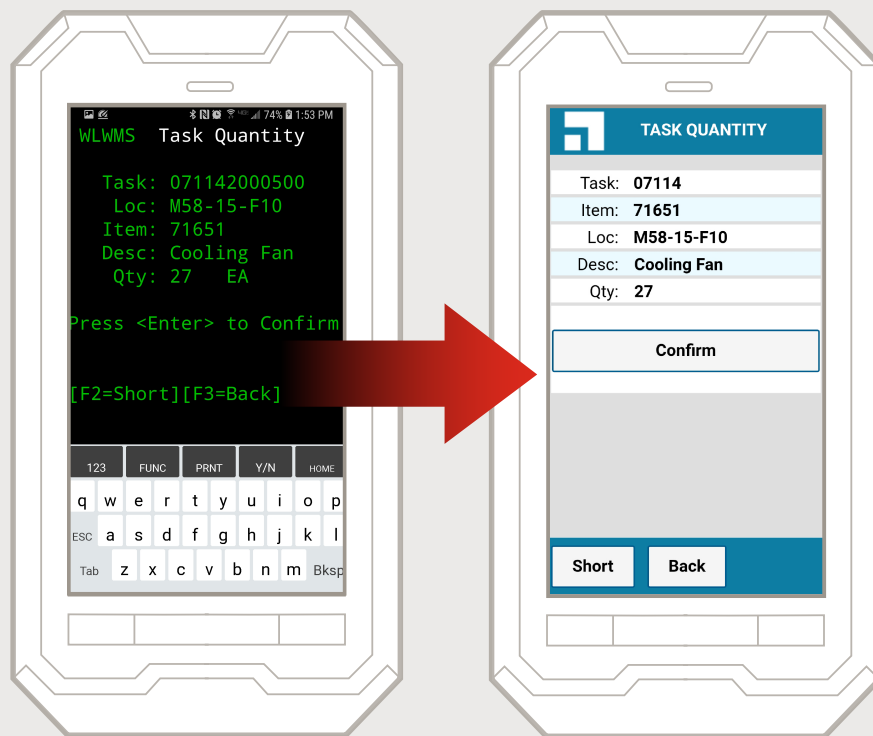

Rapid Modernization

Intuitive Apps in Minutes: Convert telnet green screens to a modern Android experience, with Ivanti Velocity, powered by Wavelink

Ready for Your Preferred Android Devices

Screens are optimized for devices of different screen sizes, display resolution, and orientation