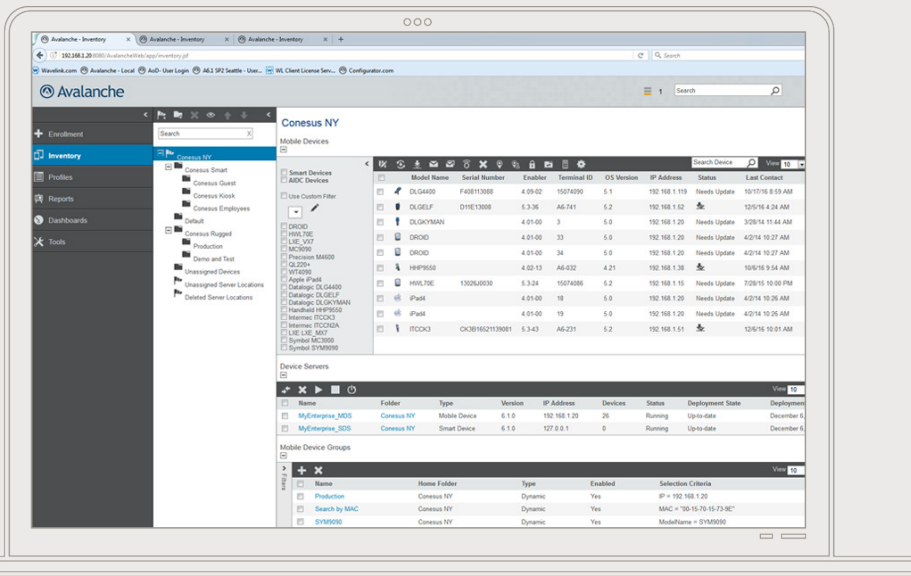

Supply Chain

Android Enterprise

Select, deploy, and manage Android rugged mobile computers easily with Ivanti Avalanche, powered by Wavelink.

Fast App Updates

Update all workers' devices during a scheduled break – even remotely, in as little as 10 minutes

Align Access to Hubs

Enable managed Google Play store accounts for users, while offering an enterprise application hub for company-owned devices

Secure Work Content

Enable corporate apps on personal devices, while maintaining control of user access and policies

Full Device Control

All the device management you expect for deploying corporate-owned mobile devices, app delivery and more

Enforce Kiosk-mode

Dedicated device mode locks devices into only the worker- or customer-facing app you want them to see

Flexible Security Modes

Enforce different policies with each Android Enterprise mode, optimizing control across your mobile deployment

Avalanche is your trusted enterprise mobility management (EMM) solution, ready for Android.

[LEARN MORE ABOUT AVALANCHE](#)