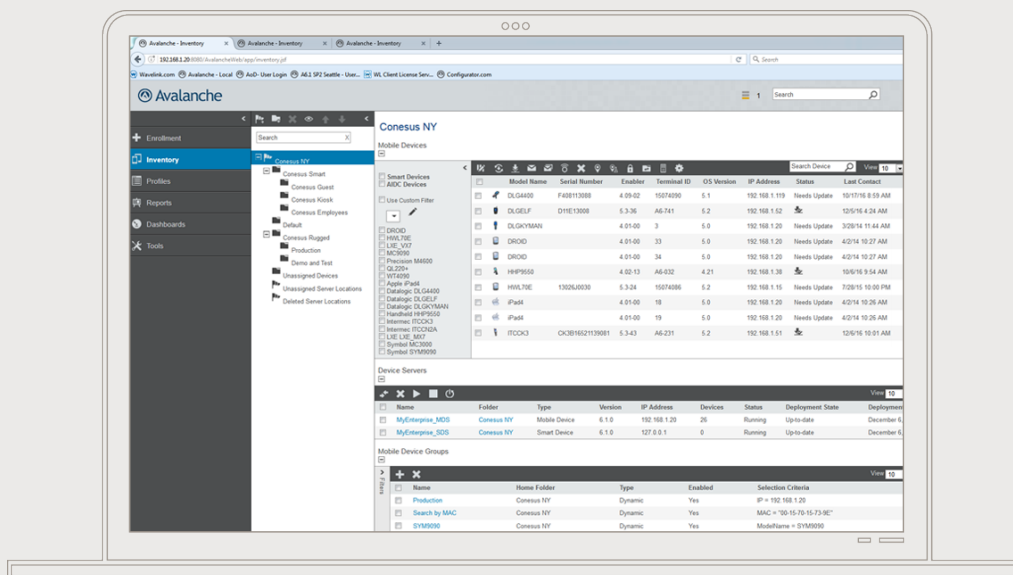

### Align Access to Hubs

Enable managed Google Play store accounts for users, while offering an enterprise application hub for company-owned devices

### Enforce Kiosk-mode

Dedicated device mode locks devices into only the worker- or customer-facing app you want them to see